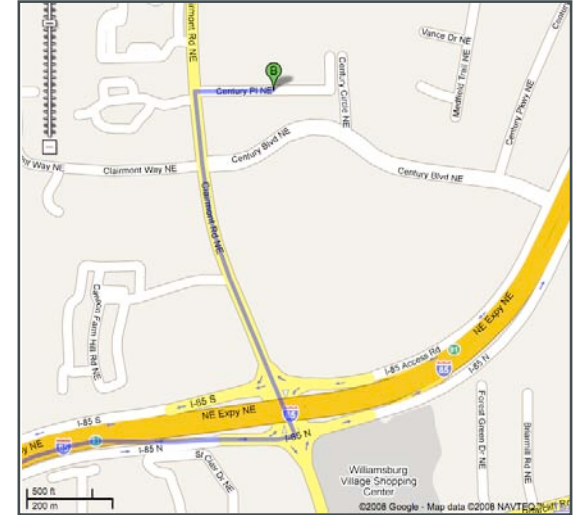

Driving Directions from the Atlanta Airport	
Take the ramp to I-85 N	go 0.1 m
Keep left at the fork, follow signs for Atlanta/I-75 N/I-85 N and merge onto I-85 N	go 17.5 mi
Take exit 91 toward US-23/GA-155/Clairmont Rd/Decatur	go 0.2 mi
Turn left at Clairmont Rd NE	go 0.5 mi
Turn right at Century PI NE	go 0.2 mi
Micron Optics is the 3rd building on the left	

Train Instructions from the Atlanta Airport 	
From Baggage Claim follow signs toward Ground Transportation and MARTA	
Take the Northeast-South Rail Line toward Doraville. Trains depart ~ every 10 minutes.	
Exit the train at NE8, Brookhaven/Oglethorpe	
Click here for Train Map	

Local Hotels
Atlanta Marriott Century Center **** 2000 Century Boulevard NE Atlanta, GA 30345 404 325 0000
Wingate - Atlantic Station *** 2920 Clairmont Road Atlanta, GA 30329 404 248 1550
Extended StayAmerica ** 3115 Clairmont Road Atlanta, GA 30329 404 679 4333