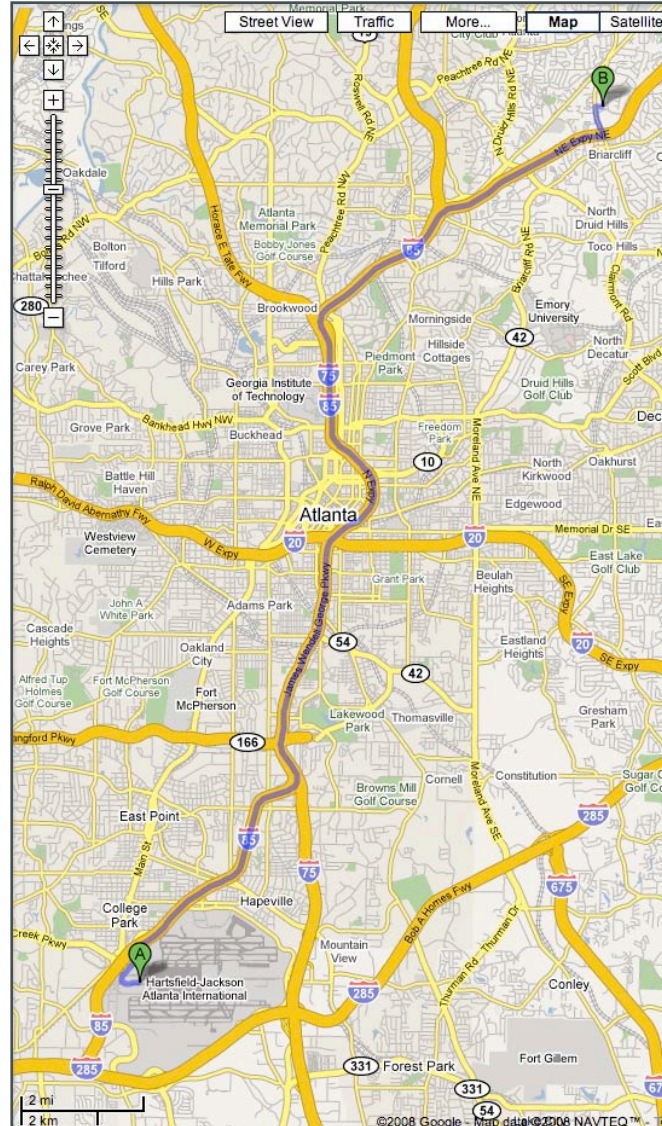

Driving Directions from the Atlanta Airport	
Take the ramp to I-85 N	go 0.1 m
Keep left at the fork, follow signs for Atlanta/I-75 N/I-85 N and merge onto I-85 N	go 17.5 mi
Take exit 91 toward US-23/GA-155/Clairmont Rd/Decatur	go 0.2 mi
Turn left at Clairmont Rd NE	go 0.5 mi
Turn right at Century PI NE	go 0.2 mi
Micron Optics is the 3rd building on the left	

Train Instructions from the Atlanta Airport 	
From Baggage Claim follow signs toward Ground Transportation and MARTA	
Take the Northeast-South Rail Line toward Doraville. Trains depart ~ every 10 minutes.	
Exit the train at NE8, Brookhaven/Oglethorpe	
Click here for Train Map	

Local Hotels
Atlanta Marriott Century Center **** 2000 Century Boulevard NE Atlanta, GA 30345 404 325 0000
Wingate - Atlantic Station *** 2920 Clairmont Road Atlanta, GA 30329 404 248 1550
Extended StayAmerica ** 3115 Clairmont Road Atlanta, GA 30329 404 679 4333